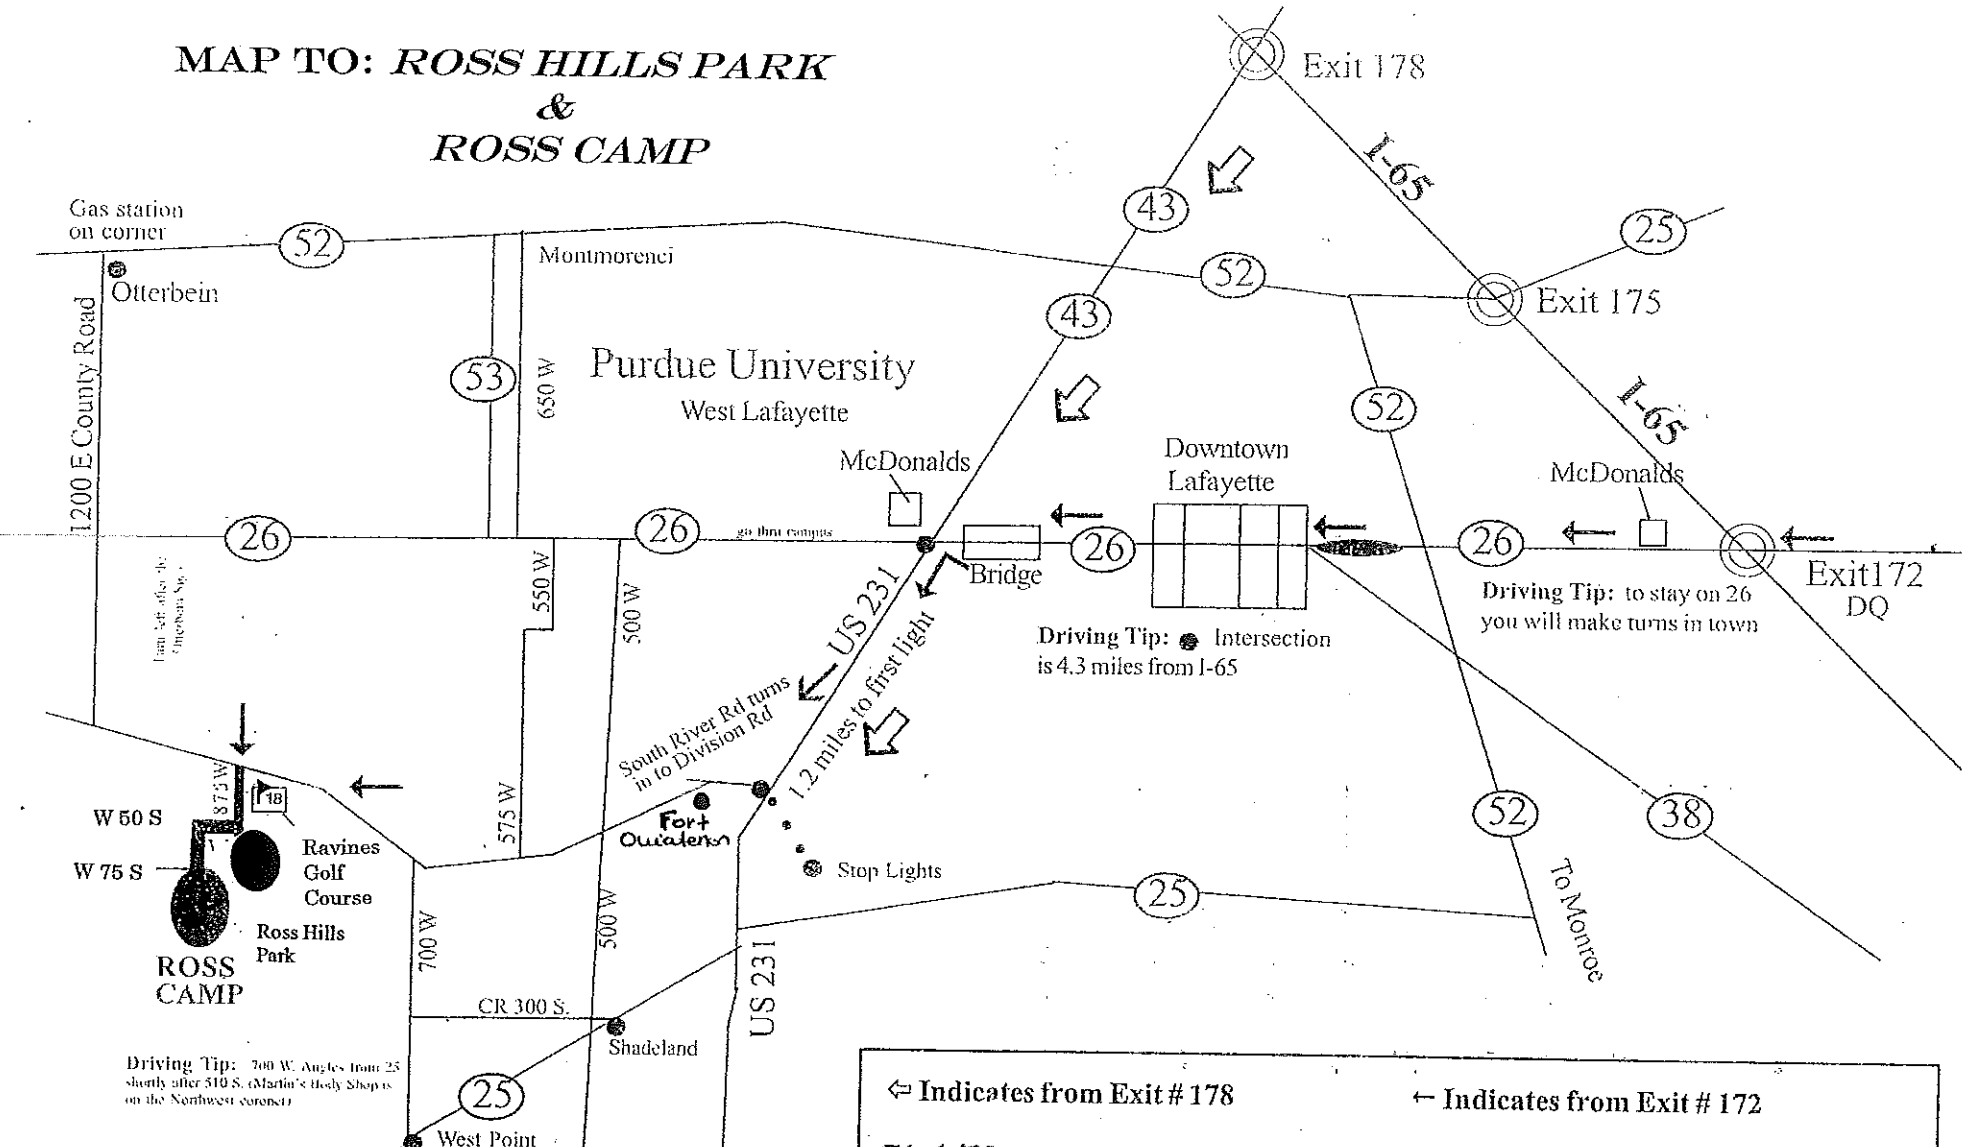

MAP TO: ROSS HILLS PARK & ROSS CAMP

Gas station on corner

1200 E County Road

Montmorenci

Purdue University
West Lafayette

McDonalds

Downtown Lafayette

McDonalds

Driving Tip: to stay on 26
you will make turns in town

Driving Tip: Intersection
is 4.3 miles from I-65

W 50 S

W 75 S

Ravines Golf Course

Ross Hills Park

ROSS CAMP

Driving Tip: 700 W. Angles from 25
shortly after 510 S. (Martin's Body Shop is
on the Northwest corner)

Fort Ouatenon

Stop Lights

CR 300 S.

Shadeland

West Point

Ross Hills Park
8815 W 50 S
West Lafayette, IN 47906

Ross Camp
9225 W 75 S
West Lafayette, IN 47906

↖ Indicates from Exit # 178

← Indicates from Exit # 172

Take I-65
Go S. to IN-43 (exit #178 towards Lafayette/Rossville)
IN 43 turn into US 231
Turn right onto S. River Rd then immediate LEFT
South River Rd Becomes Division Rd.
Turn left just at Golf Course on 875W
WATCH FOR GREEN ROSS CAMP SIGNS

Take I-65 N
Go to IN-26 (exit # 172 towards Lafayette/Rossville)
Turn West onto In-26 W
(Stay on 26 W. thru town & over Bridge)
Go to US 231 and turn left
Turn right onto S. River Rd then immediate LEFT
South River Rd Becomes Division
Turn left just at Golf Course on 875W.
WATCH FOR GREEN ROSS CAMP SIGNS