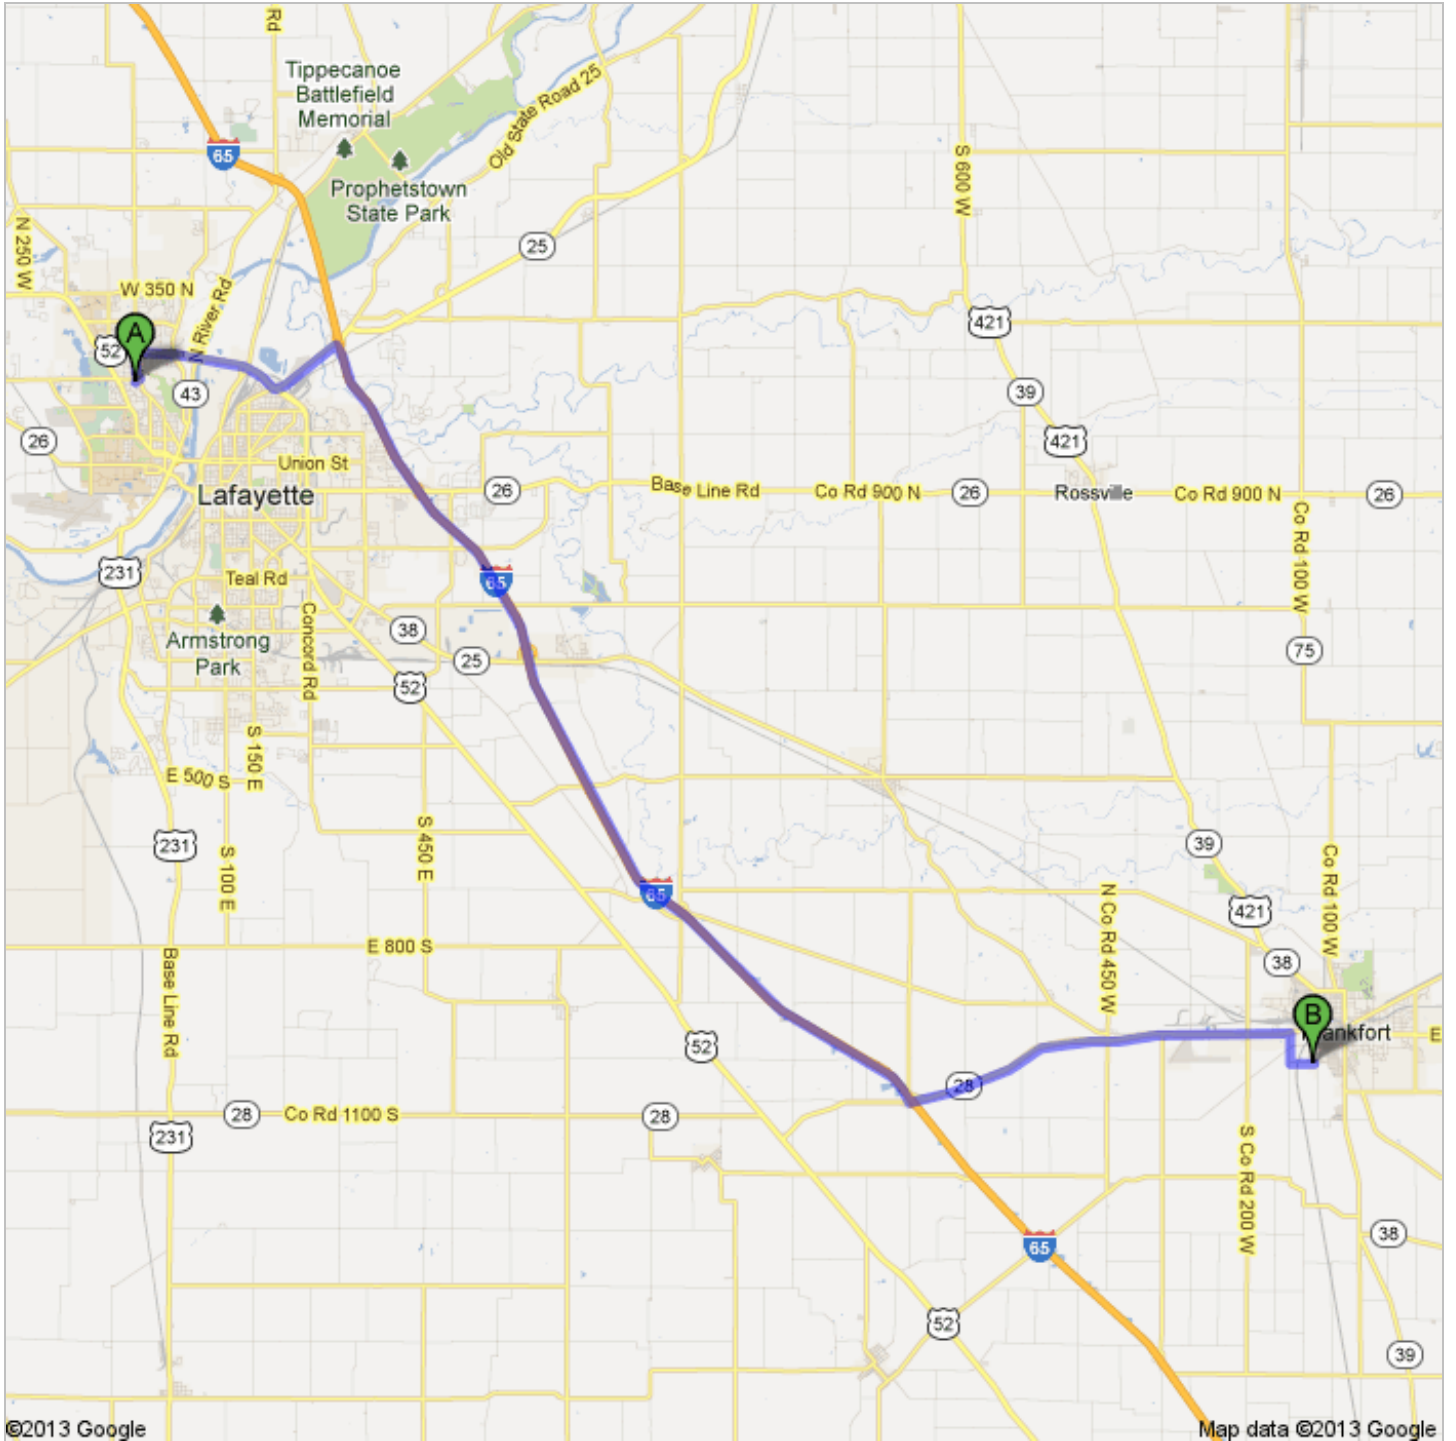

Directions to 1058 W Freeman St, Frankfort, IN 46041
29.8 mi – about 36 mins

Riverside Covenant Church

1850 Woodland Ave, West Lafayette, IN 47906

1. Head **north** on **Woodland Ave** toward **Lindberg Rd** go 108 ft
total 108 ft

 2. Turn right onto **Lindberg Rd** go 463 ft
total 0.1 mi

 3. Take the 1st left onto **N Salisbury St** go 0.5 mi
About 2 mins total 0.6 mi

 4. Turn right onto **US-52 E/Sagamore Pkwy W** go 2.6 mi
About 4 mins total 3.3 mi

 5. Turn left onto **Schuyler Ave** go 1.3 mi
About 2 mins total 4.6 mi

 6. Merge onto **I-65 S** via the ramp to **Indianapolis** go 17.0 mi
About 15 mins total 21.6 mi

 7. Take exit **158** for **IN-28** toward **Frankfort/Attica** go 0.3 mi
total 21.8 mi

 8. Turn left onto **IN-28 E** go 7.0 mi
About 10 mins total 28.8 mi

 9. Turn right onto **Prairie Ave** go 0.5 mi
About 2 mins total 29.3 mi

 10. Take the 3rd left onto **Co Rd 100 S** go 0.4 mi
About 1 min total 29.8 mi